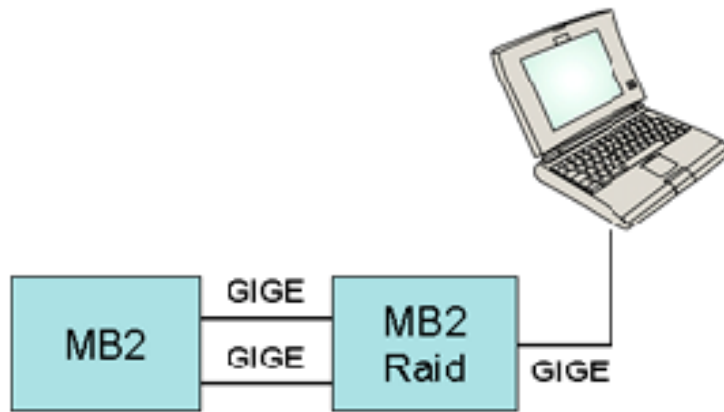

*The MB2RD raid is a portable, lightweight, high-speed RAID server capable of recording data at rates up to 210 MB/sec.*

**MB2RD-02**

## Features

- 210MB/sec. recording rate
- Storage companion to Mountain Brik 2
- Single shot and circular buffer recording modes available
- Up to 6TB of storage
- Web-based control interface
- LCD control interface
- Portable, light-weight unit
- Runs on external 12V supply
- Up to 4-channel recording from Mountain Brik 2
- Lower power 2.5" SATA hard drives
- MB2RD-03 features a removable disk pack

## Description

Rincon Research Corporation's Model MB2RD-02 and MB2RD-03 are high-speed RAID storage companions to the Mountain Brik 2. They allow you to save the full 105Hz input bandwidth of the Mountain Brik 2 to disk for up to eight hours (210MB/sec. into 6TB). The system is also capable of saving up to four lower rate streams to disk simultaneously.

The MB2RD-03 features a removable disk pack to facilitate easy drive swaps in the field for additional data storage.

**MB2RD-03**